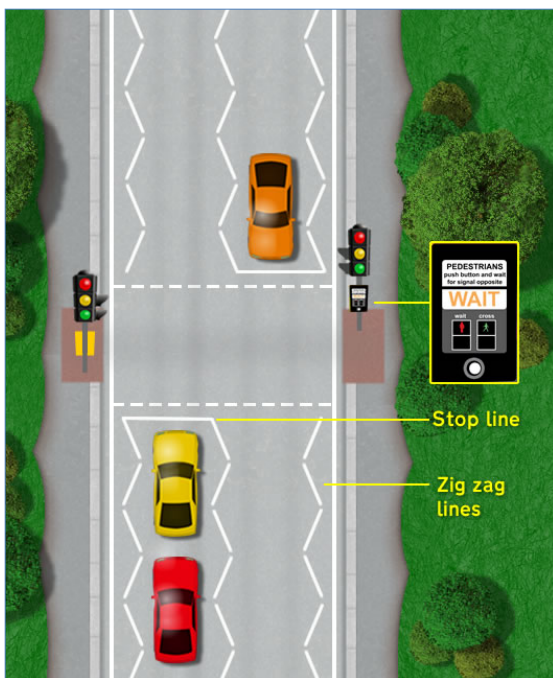

Appendix 4: Epping Forest and Commons Committee 9th March 2015
Proposed pedestrian crossing at West Wickham Common

For Illustrative purposes only

Source: http://www.edu.dudley.gov.uk/roadsafety/images/pelican_1.JPG

Fig.2 Schematic illustration of a typical road layout for a pelican crossing
Source: <http://www.drivingtesttips.biz/images/pelican-crossing.jpg>